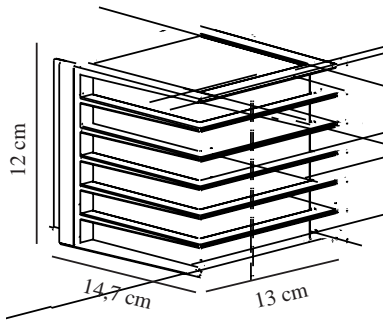

FLUCTUS 13 | WALL LIGHT | BLACK

2318211003

nordlux®

Voltage (V): 220-240 Volt
IP degree: IP44
Maximum bulb wattage (W): 15W
Class (Class 1, Class 2, Class 3):
Class 1 (Earth contact)
Socket type: E27
Parallel connection: False

Primary material: Metal
Secondary material: Plastic
Colour: Black

Height (cm): 12
Width (cm): 13
Length (cm): 13
Projection (cm): 14.7

EAN: 5704924015595
TUN: 2323191
Item Number: 2318211003

Pcs Per Master Carton: 3
Sales Box Height (cm): 15.5
Sales Box Width (cm): 14
Sales Box Depth (cm): 13
Sales Box Volume m³ : 0.0028
Product net weight (kg): 0.79

- Architectural design • Pleasant diffused light
- Parallel connection possible

Fluctus is a modern, almost cubist outdoor lighting design. The square, streamlined design with metal slats will complement most contemporary homes and provide a soft, diffused light next to the front door, terrace or garage.