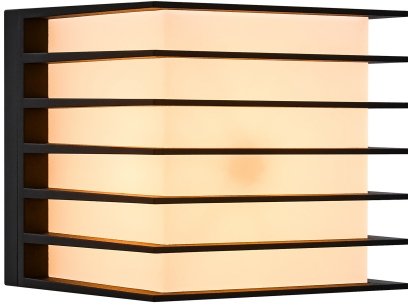

# FLUCTUS 13 | WALL LIGHT | BLACK

2318211003

nordlux®

Voltage (V): 220-240 Volt  
IP degree: IP44  
Maximum bulb wattage (W): 15W  
Class (Class 1, Class 2, Class 3):  
Class 1 (Earth contact)  
Socket type: E27  
Parallel connection: False

Primary material: Metal  
Secondary material: Plastic  
Colour: Black

Height (cm): 12  
Width (cm): 13  
Length (cm): 13  
Projection (cm): 14.7

EAN: 5704924015595  
TUN: 2323191  
Item Number: 2318211003

Pcs Per Master Carton: 3  
Sales Box Height (cm): 15.5  
Sales Box Width (cm): 14  
Sales Box Depth (cm): 13  
Sales Box Volume m<sup>3</sup> : 0.0028  
Product net weight (kg): 0.79

- Architectural design • Pleasant diffused light
- Parallel connection possible

Fluctus is a modern, almost cubist outdoor lighting design. The square, streamlined design with metal slats will complement most contemporary homes and provide a soft, diffused light next to the front door, terrace or garage.